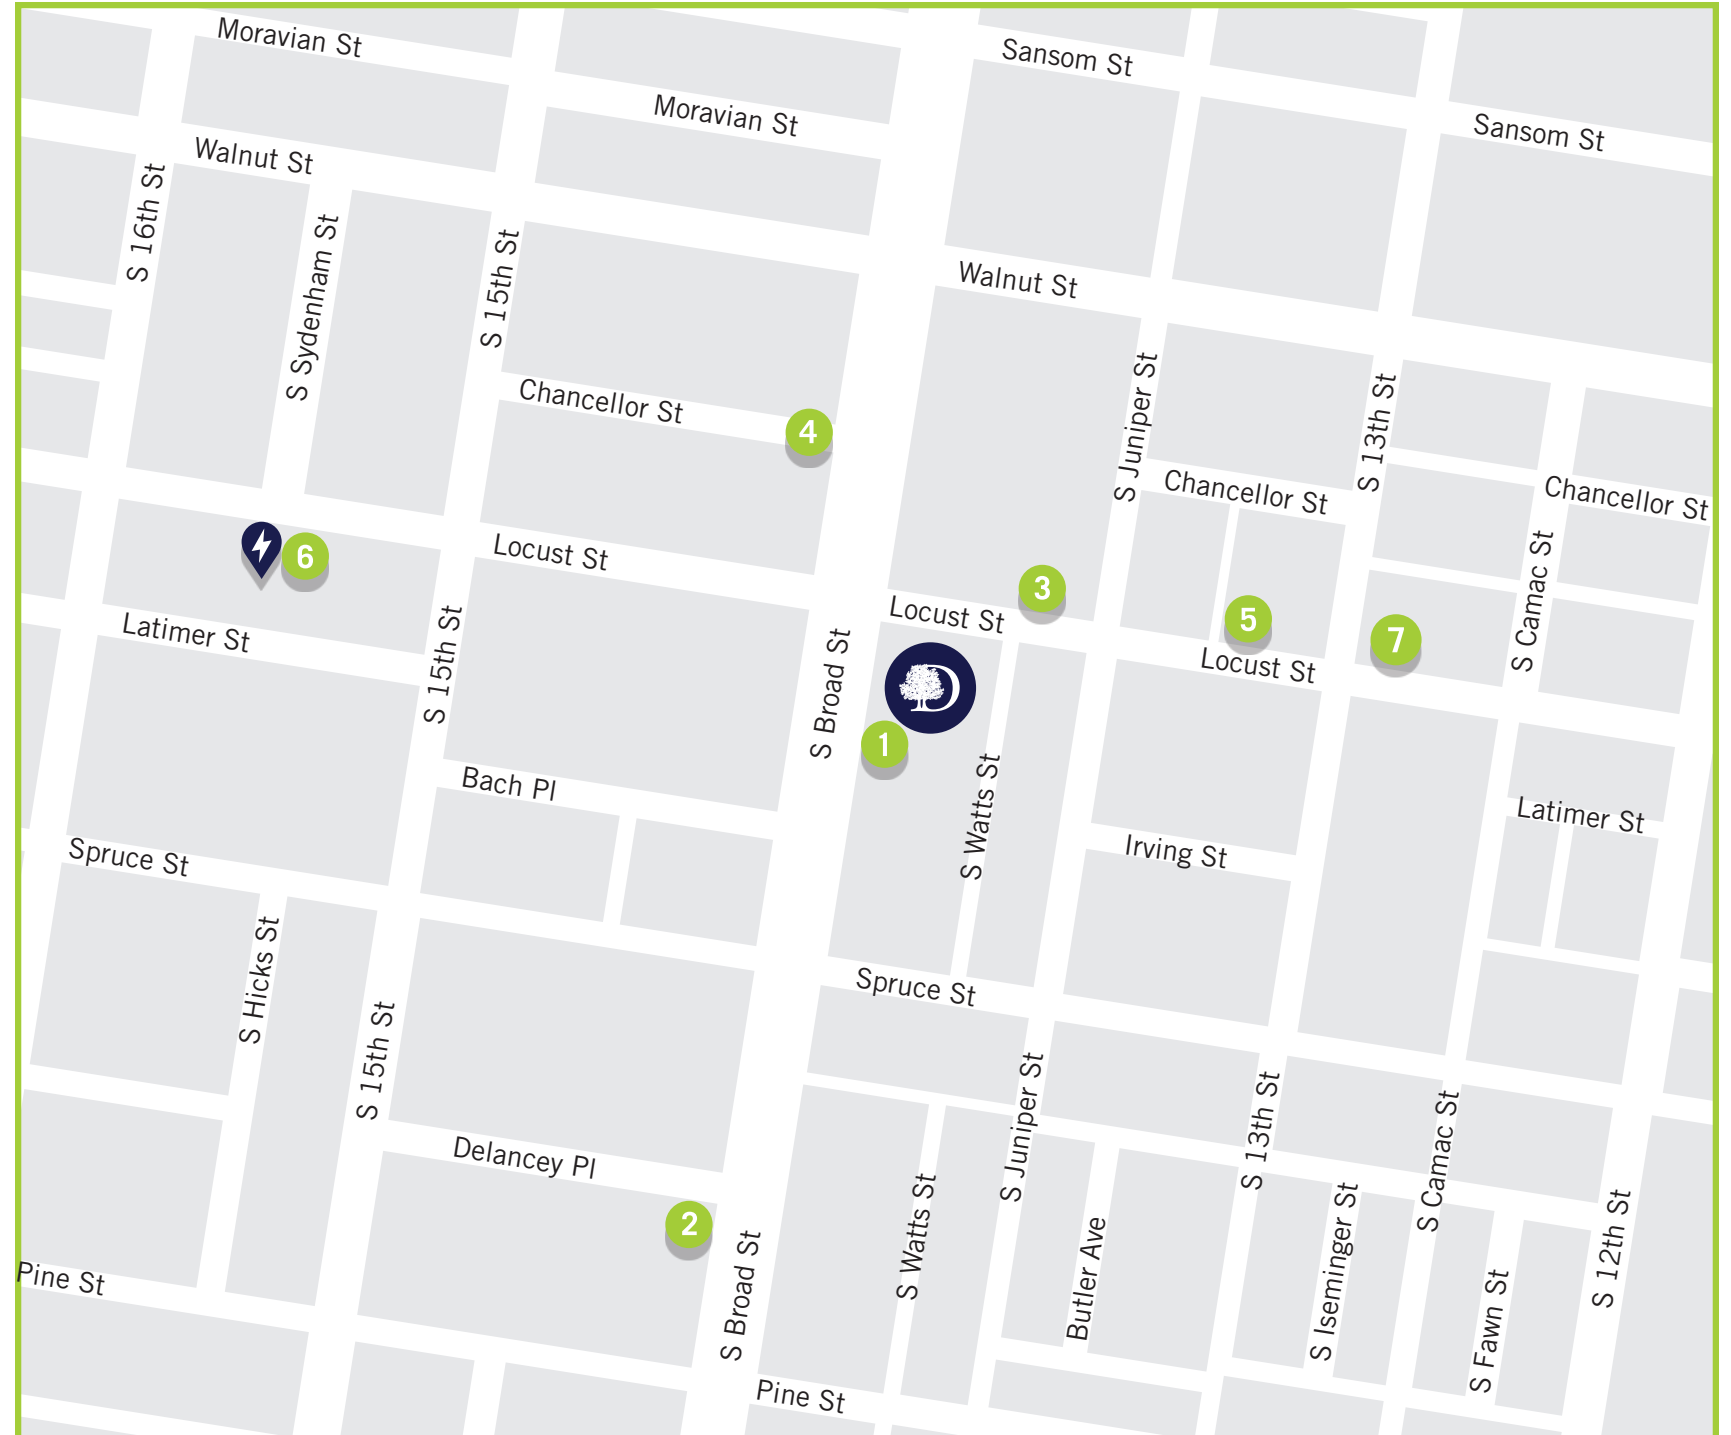

# Parking Options

- 1 Park America Garage at DoubleTree**  
237 S. Broad St, Philadelphia PA 19107  
(215) 546 8107
- 2 Parkway Kimmel Center Garage**  
332 S. Broad St, Philadelphia PA 19102  
(267) 765 3665
- 3 Juniper & Locust Garage**  
1327 Locust St, Philadelphia PA 19107  
(215) 732 3026
- 4 Parkway Bellevue Garage**  
1423 Locust St, Philadelphia PA 19102  
(267) 765 3665
- 5 E-Z Park (open lot)**  
1309 Locust St, Philadelphia PA 19107  
(215) 733 0700
- 6 1500 Locust Street Parking\***  
1509 Locust Street St, Philadelphia PA 19102  
(215) 617-8921  
*\*EV charging station available on Level R*
- 7 Parkway Corporation (open lot)**  
219 S 13th St, Philadelphia PA 19107  
(267) 765 3665

DOUBLETREE  
by Hilton™

PHILADELPHIA CENTER CITY